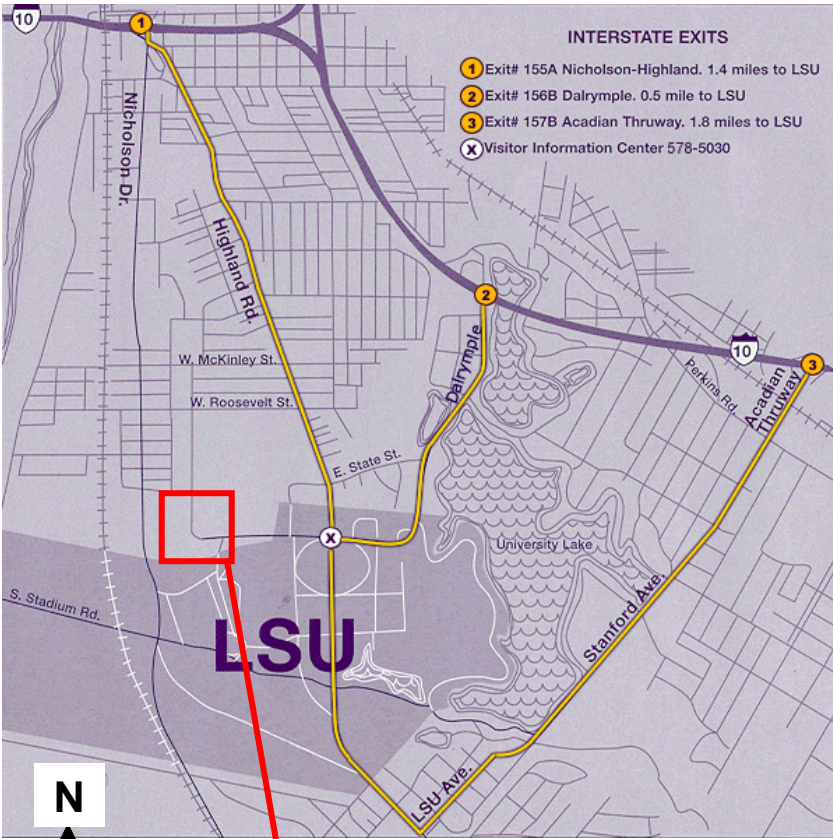

National Chemistry Week

Theme: "Chemistry is Out of This World"

Super Science Saturday

Saturday, October 27, 2018

10 AM – 3 PM

Location:

**LSU Pete Maravich Assembly Center
Concourse (upper) Level**

(Kiwanis Pancake Breakfast on lower level starting at 6 AM!)

Free admission!

***Please bring donation or non-perishable food item for
Baton Rouge Food Bank.***

For more information, contact: Dr. George Stanley (LSU Chem), gstanley@lsu.edu, 225-578-3471

Directions to the LSU Maravich Assembly Center (PMAC)

The PMAC is located immediately north of Tiger Stadium on North Stadium Dr.

Please enter the PMAC through the upper main entrance that faces Tiger Stadium. That is where the check-in and check-out area will be located.

Parking is north of the PMAC, next to the track field off Nicholson, or behind the Athletic Administration building next to Tiger Stadium.